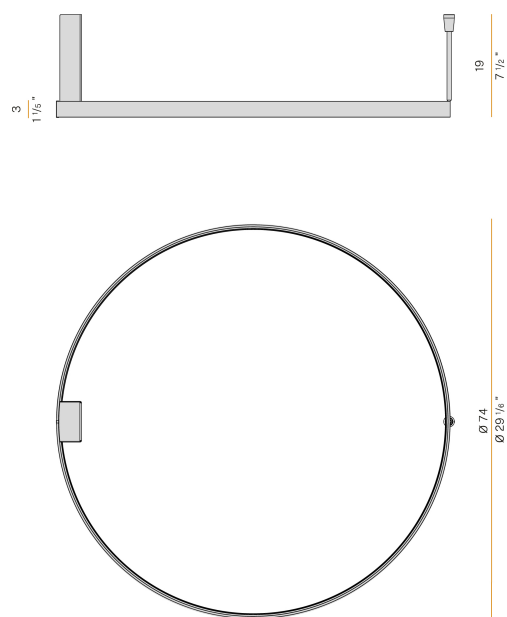

PANZERI

Zero Round

220-240V AC dimmable (DALI/Push DIM)

P03319.075.0402

 mat brass

Data sheet

CODE	P03319.075.0402
SYSTEM POWER CONSUMPTION	42W
EFFICACY	72.83lm/W
LIGHT SOURCE	LED
LIGHT SOURCE LIFETIME	L70 (B50) 60.000h
COLOUR TEMPERATURE	3000K Ra>90
LIGHT DISTRIBUTION	diffused
POWER SUPPLY	220-240V AC
FREQUENCY	50/60Hz
ELECTRICAL CONFIGURATION	dimmable (DALI/Push DIM)
DRIVER	integrated included
NOMINAL LUMINOUS FLUX	4252lm
LUMEN OUTPUT	3059lm
EFFICIENCY	71.9%
WEIGHT	1,80 Kg
PROTECTION DEGREE	IP20
COLOUR TOLLERANCES	SDCM 3
PACKING DIMENSIONS	83,0 x 83,0 x 10,0 cm

Ceiling or wall lighting fixture for interiors, with direct and indirect light emission.
Pickled sheet metal ceiling or wall bracket in polyacrylic paint.
Pickled sheet metal wall plate in polyacrylic paint.
Bended extruded aluminium structure in white, black, bronze, mat brass or titanium polyacrylic paint.
Extruded polycarbonate diffuser with opaline finish.

Technical drawing

Application

Polar diagram